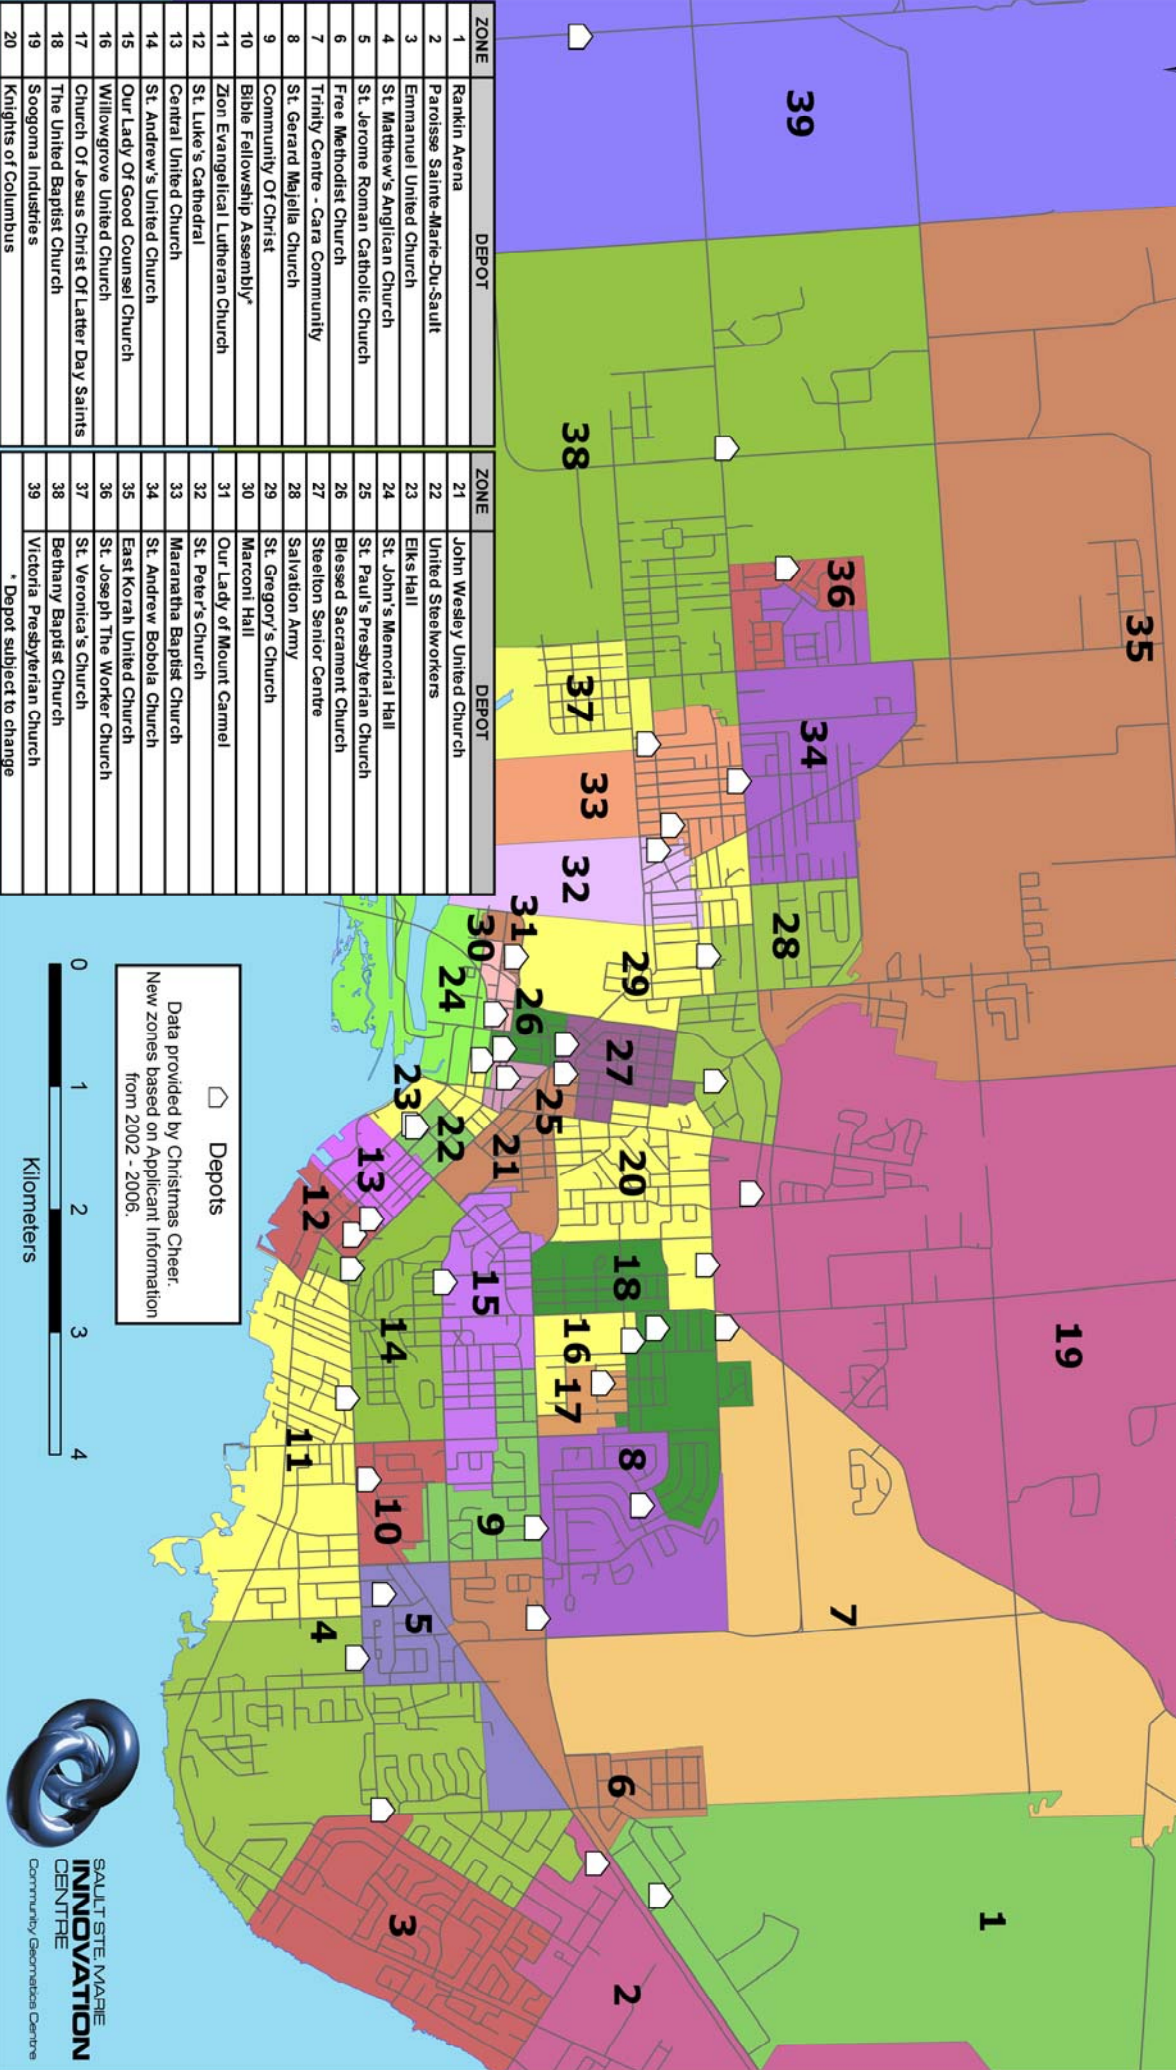

# Christmas Cheer Depots and New Zones

ZONE	DEPOT	ZONE	DEPOT
1	Rankin Arena	21	John Wesley United Church
2	Paroisse Sainte-Marie-Du-Sault	22	United Steelworkers
3	Emmanuel United Church	23	Elks Hall
4	St. Matthew's Anglican Church	24	St. John's Memorial Hall
5	St. Jerome Roman Catholic Church	25	St. Paul's Presbyterian Church
6	Free Methodist Church	26	Blessed Sacrament Church
7	Trinity Centre - Cara Community	27	Steelton Senior Centre
8	St. Gerard Meajila Church	28	Salvation Army
9	Community Of Christ	29	St. Gregory's Church
10	Bible Fellowship Assembly*	30	Marconi Hall
11	Zion Evangelical Lutheran Church	31	Our Lady of Mount Carmel
12	St. Luke's Cathedral	32	St. Peter's Church
13	Central United Church	33	Marantha Baptist Church
14	St. Andrew's United Church	34	St. Andrew Bobola Church
15	Our Lady Of Good Counsel Church	35	East Korral United Church
16	Willowgrove United Church	36	St. Joseph The Worker Church
17	Church Of Jesus Christ Of Latter Day Saints	37	St. Veronica's Church
18	The United Baptist Church	38	Bethany Baptist Church
19	Soogoma Industries	39	Victoria Presbyterian Church
20	Knights of Columbus		

 Depots  
 Data provided by Christmas Cheer.  
 New zones based on Applicant Information  
 from 2002 - 2006.