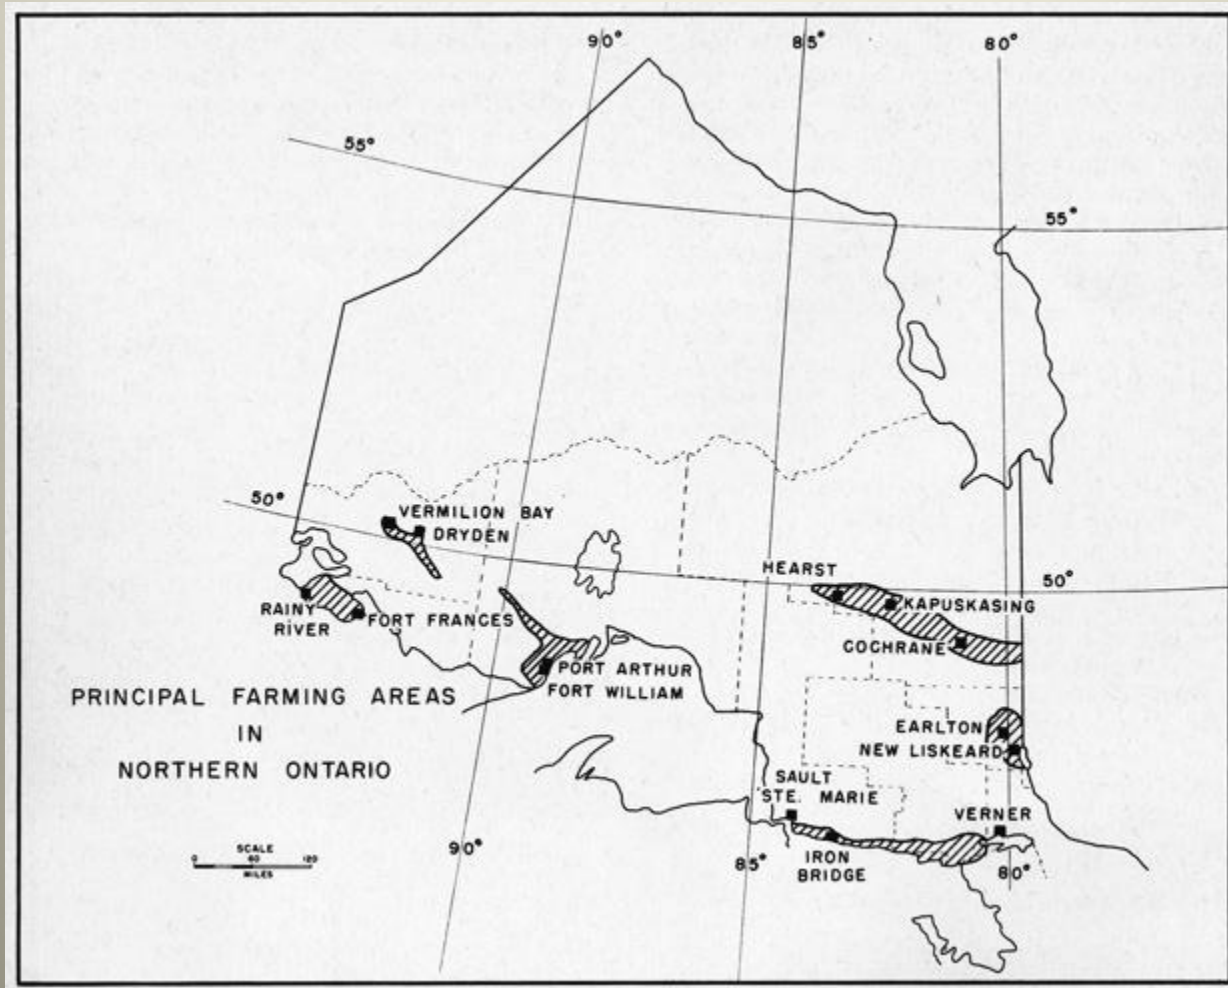

Northern Ontario- More than Rocks and Trees

From: Webber, L.R. and D.W. Hoffman. 1967. Ontario Soils. Ontario Department of Agriculture

New Liskeard Agricultural Research Station

Northern Ontario- More than Rocks and Trees

2006 Census					
	Farms	Acres	CLI 234	%farmed	Cattle
Thunder Bay	252	62,575	376,490	17%	7,609
Temiskaming	471	208,210	380,720	55%	25,797
Rainy River	312	214,105	411,280	52%	25,130
Parry Sound	338	83,585	38,430	102%	5,322
W-					
Nip/Sudbury	415	136,123	291,020	47%	12,465
Muskoka	199	39,213	10,016	391%	1,507
Manitoulin	258	180,230	163,624	110%	17,865
Kenora	92	36,578	374,220	10%	2,782
Cochrane	184	76,118	3,211,120	2%	6,069
Algoma	335	96,938	353,530	27%	11,119